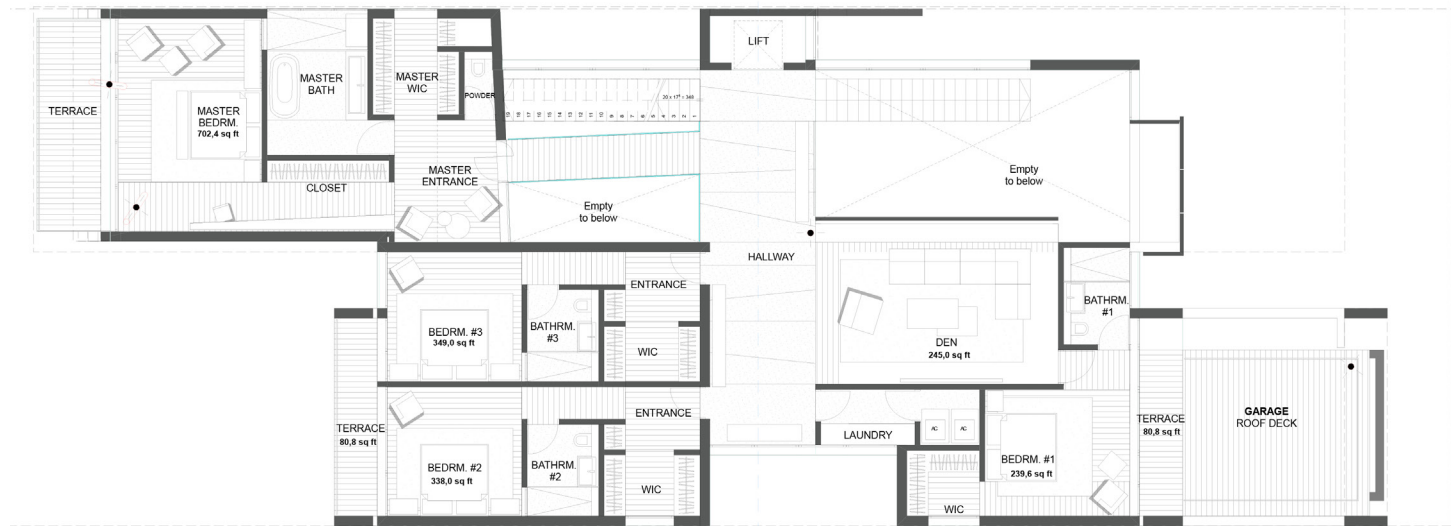

# SABAL DEVELOPMENT

7,102 SQ. FT.

FIRST FLOOR  
Total 3,706 Sq Ft

# SABAL DEVELOPMENT

7,102 SQ FT.

SECOND FLOOR  
Total 3,021 SQ FT

# SABAL DEVELOPMENT

7,102 SQ FT.

ROOFTOP  
Total 375 Sq Ft