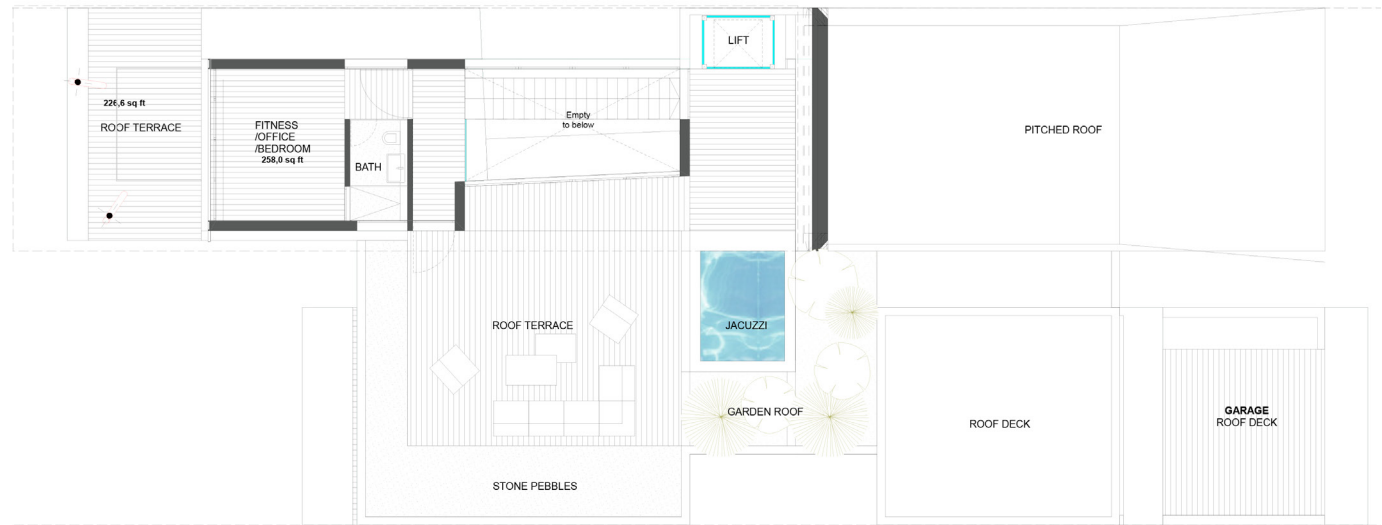

# SABAL DEVELOPMENT

7,102 SQ. FT.

FIRST FLOOR  
Total 3,706 Sq Ft

# SABAL DEVELOPMENT

7,102 SQ FT.

SECOND FLOOR  
Total 3,021 SQ FT

# SABAL DEVELOPMENT

7,102 SQ FT.

ROOFTOP  
Total 375 Sq Ft