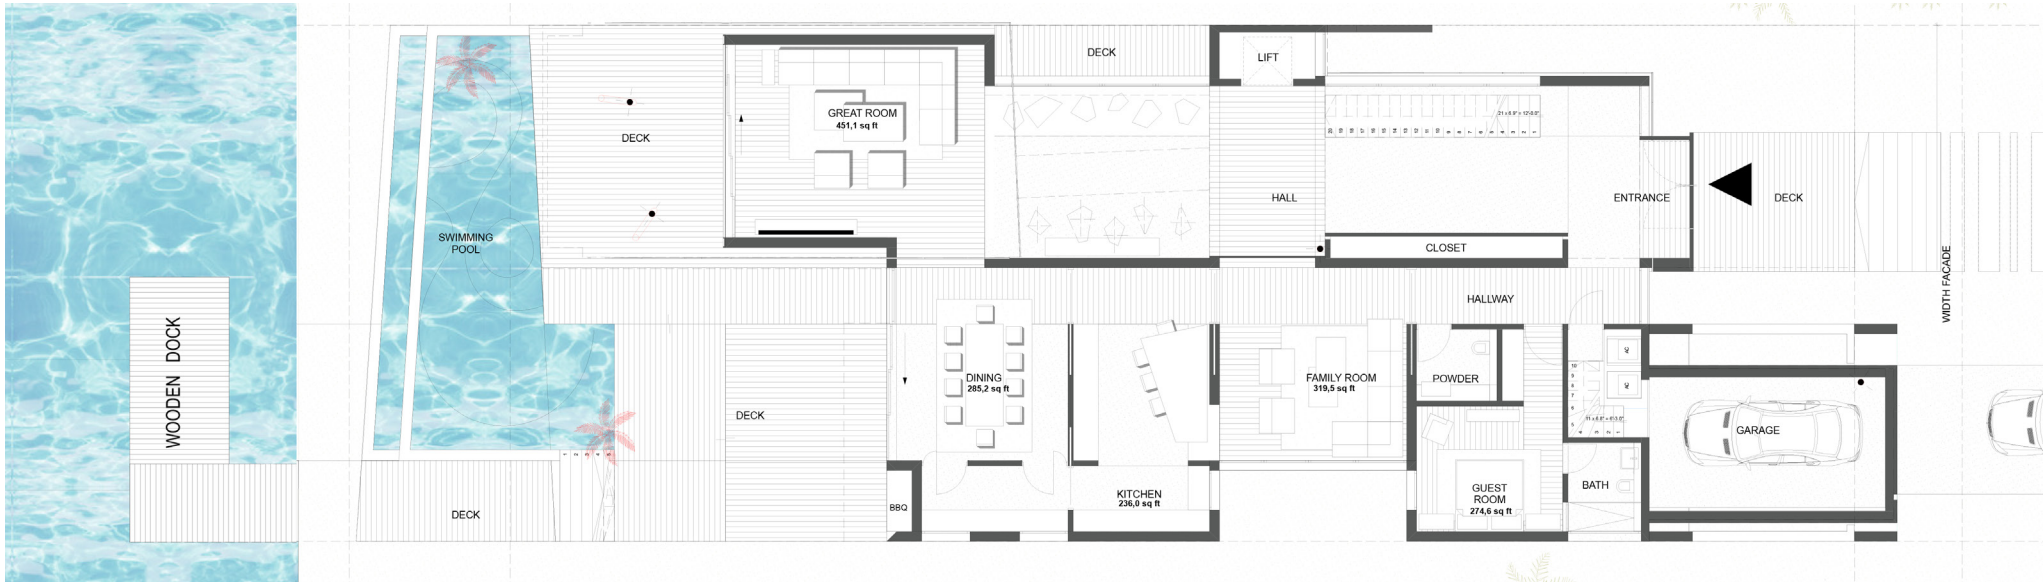

# SABAL DEVELOPMENT

7,102 SQ. FT.

FIRST FLOOR  
Total 3,706 Sq Ft

# SABAL DEVELOPMENT

7,102 SQ FT.

SECOND FLOOR  
Total 3,021 SQ FT

# SABAL DEVELOPMENT

7,102 SQ FT.

ROOFTOP  
Total 375 Sq Ft